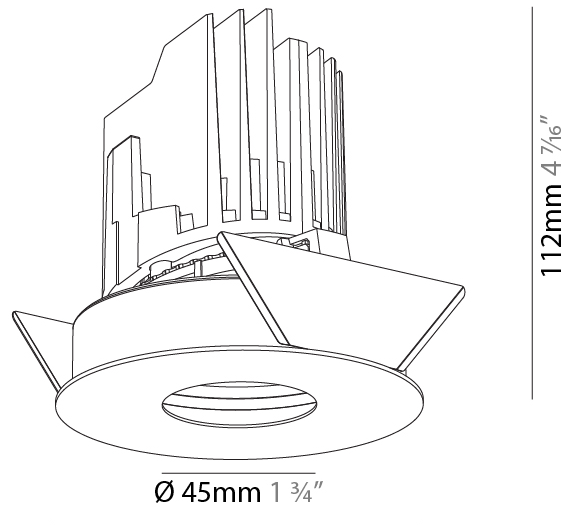

GENERAL

Series: Bioniq
Subseries: Bioniq Round Pinhole
Brand: Prolicht
Division: Architectural
Mounting Type: Recessed
Mounting Location: Ceiling
Subcategory: Downlight

PHYSICAL

Shape: Round
Diameter (mm): 107
Diameter (in): 4 3/16
Height (mm): 112
Height (in): 4 7/16
Ceiling Thickness (mm): 10 / 12.5 / 15
Ceiling Thickness (in): 3/8 or 1/2 or 9/16
Min. Recessing Depth (mm): 130
Min. Recessing Depth (in): 5 1/8
Light Distribution: Adjustable / Downlight
Weight (kg): 0.47
Weight (lbs): 1.04
Fixture Finish: SSR / BKV / CWI / CRY / HAB / LAG / UFT / ITA / RUA / RUR / MIC / FTG / MYG / TWT / LOD / PUS / FRO / FUP / KIA / POP / BLS / SPG / MEY / GOH / GUM / CHC / COM / ABZ / JAG / OBR / MOS / ROR
Fixture Material: Aluminum Die Cast
Cut-out Measurements: 98mm / 3 7/8"

ELECTRICAL

Lamp Type: LED (Zhaga Standard)
Input Wattage (W): 15.5
Total Output Wattage (W): 14
Driver Included: No
Driver Location: Recessed Housing
Constant Current (MA): 350

LED

Number of LEDs: 1
Color Temperature (°K): 2700 / 3000 / 3500 / 4000
Max. Delivered Lumen (lm): 930 / 960 / 1009 / 1030
Nominal Lumen (lm): 1386 / 1438 / 1511 / 1542
CRI: >90 CRI

OPTICAL

Reflector: 20 / 40 / 60
Adjustability: Rotational 355°; Tilt 30°

RATINGS AND CERTIFICATIONS

Certified By: Certified for North American Standards
IP rating: IP20